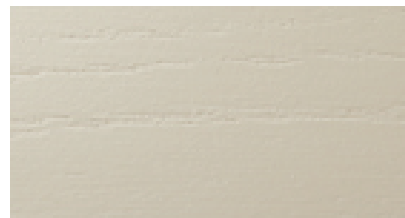

# Painted Timber Palette

Make bold statements or lend subtle character through our Painted Timber Palette; an exclusive collection of inviting paint finishes available on our Kinsale and Lansdowne doors. From the timeless heritage tones of Ivory and French Grey to the commanding presence of Aubergine or Black, the timber grain is delicately revealed, adding further appeal.

Black

Ink

Aubergine

Peppermint

Cornflower Blue

Chalk

Hessian

Slate

Maize

Sage

Putty

White

Ivory

French Grey

Bone

We cannot guarantee that the colours shown on the website exactly reproduce the colours of our products. This may depend on the colour reproduction on your computer, however your Design Consultant will bring door samples to your appointment.